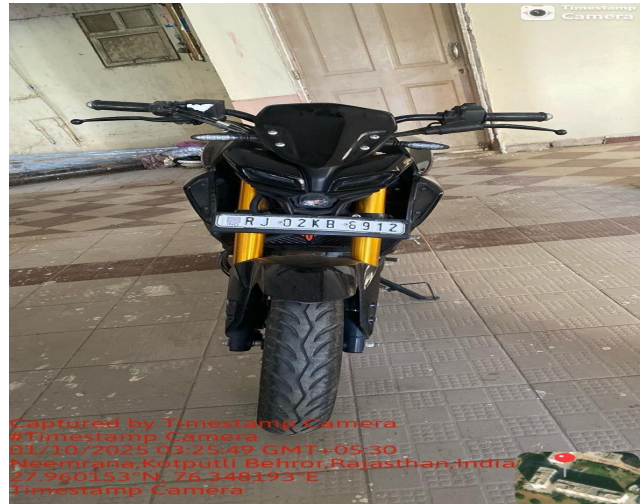

Captured by Timestamp Camera
#Timestamp Camera
01/10/2025 03:25:49 GMT+05:30
Neemrana,Kotputli Behror,Rajasthan,India
27.960153°N, 76.348193°E
Timestamp Camera

[Click here to verify](#)

73-Sri Ram Nagar, Kalwar Road, Jhotwara, Jaipur, Ph- 9887147487, Mail ID- GAURSURVEYOR@YAHOO.CO.IN)

Arvind Gaur
Surveyor & Loss Assessor

Authorized Signatory