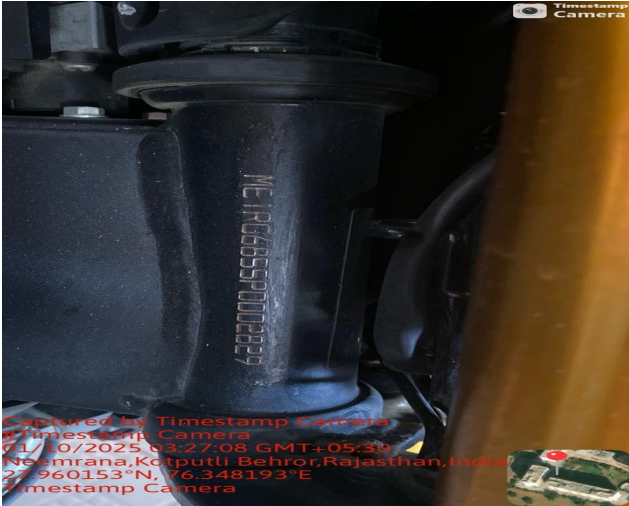

Captured by Timestamp Camera
#Timestamp Camera
01/10/2025 03:27:08 GMT+05:30
Neemrana,Kotputli Behror,Rajasthan,India
27.960153°N, 76.348193°E
Timestamp Camera