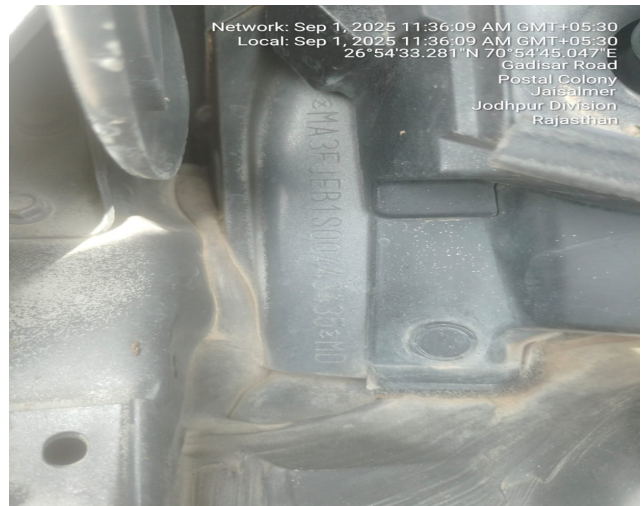

Network: Sep 1, 2025 11:36:09 AM GMT+05:30
Local: Sep 1, 2025 11:36:09 AM GMT+05:30
26°54'33.281"N 70°54'45.047"E
Gadisar Road
Postal Colony
Jaisalmer
Jodhpur Division
Rajasthan

Arvind Gaur
Surveyor & Loss Assessor

Authorized Signatory

[Click here to verify](#)

73-Sri Ram Nagar, Kalwar Road, Jhotwara, Jaipur, Ph- 9887147487, Mail ID- GAURSURVEYOR@YAHOO.CO.IN)