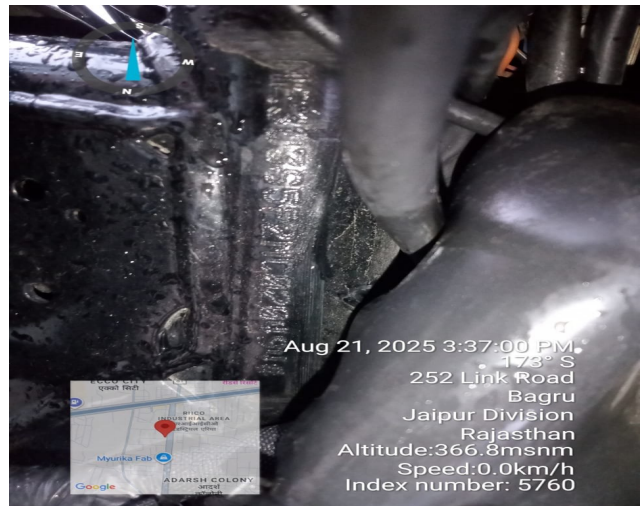

Aug 21, 2025 3:37:00 PM
173° S
252 Link Road
Bagru
Jaipur Division
Rajasthan
Altitude:366.8msnm
Speed:0.0km/h
Index number: 5760

[Click here to verify](#)

73-Sri Ram Nagar, Kalwar Road, Jhotwara, Jaipur, Ph- 9887147487, Mail ID- GAURSURVEYOR@YAHOO.CO.IN)

Arvind Gaur
Surveyor & Loss Assessor

Authorized Signatory